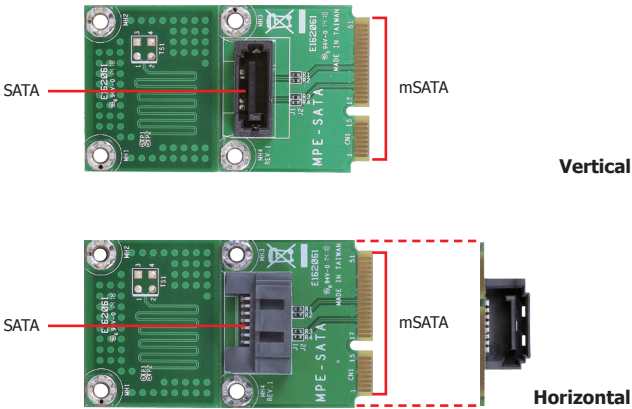

## Features

PORT	1 SATA
INTERFACE	mSATA
DIMENSIONS	35mm x 25mm (1.38" x 0.98")

### FEATURES

- Standard SATA interface module for mSATA to SATA connector
- Compliant with Serial ATA Advanced Host Controller Interface (AHCI)
- Supports 1 SATA port

### DIMENSIONS

- 35mm x 25mm (1.38" x 0.98")