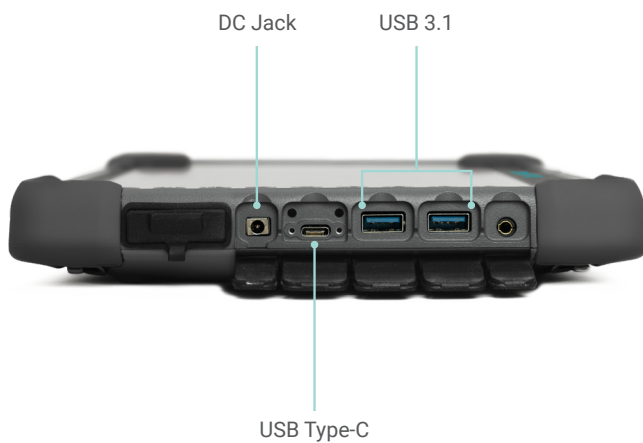

PANEL

Bottom View