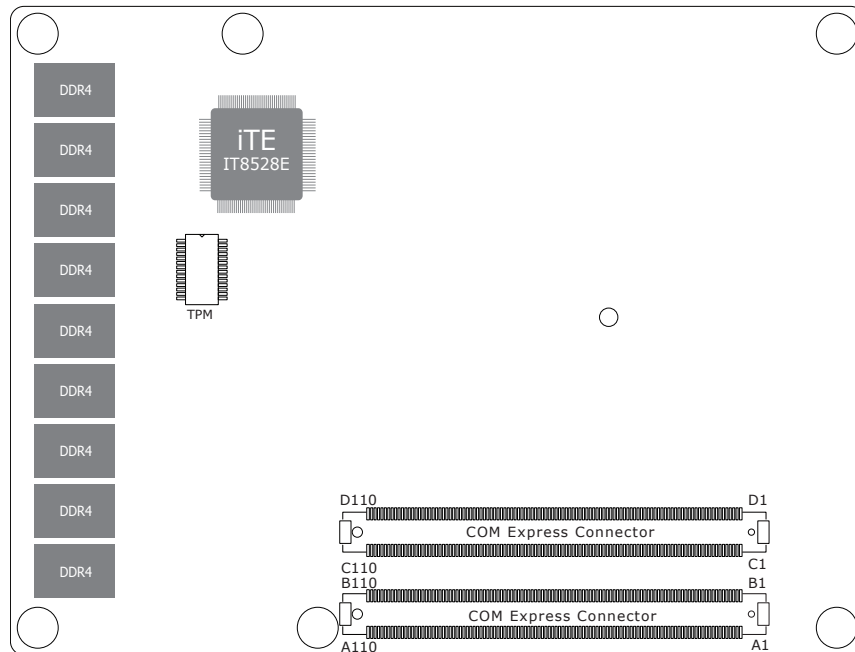

SH960MD-CM236/QM170

TOP

BOTTOM

Important Notice:

- Make sure to screw on the cooler in the sequence as shown in the image below to avoid seriously damaging the CPU.

*This image is for illustration purpose only, and may not represent the actual cooler.