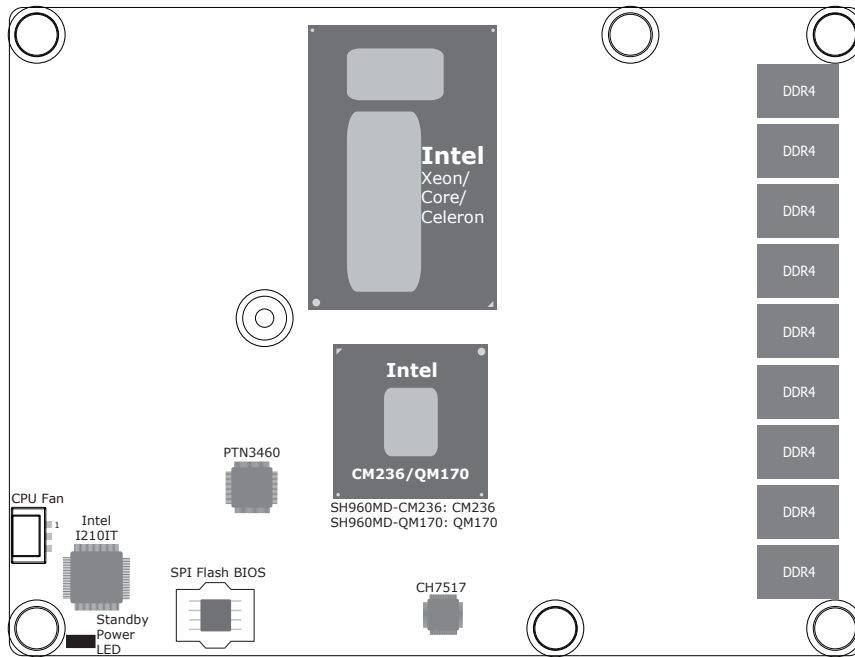

SH960MD-CM236/QM170

TOP

BOTTOM

Important Notice:

- Make sure to screw on the cooler in the sequence as shown in the image below to avoid seriously damaging the CPU.

*This image is for illustration purpose only, and may not represent the actual cooler.