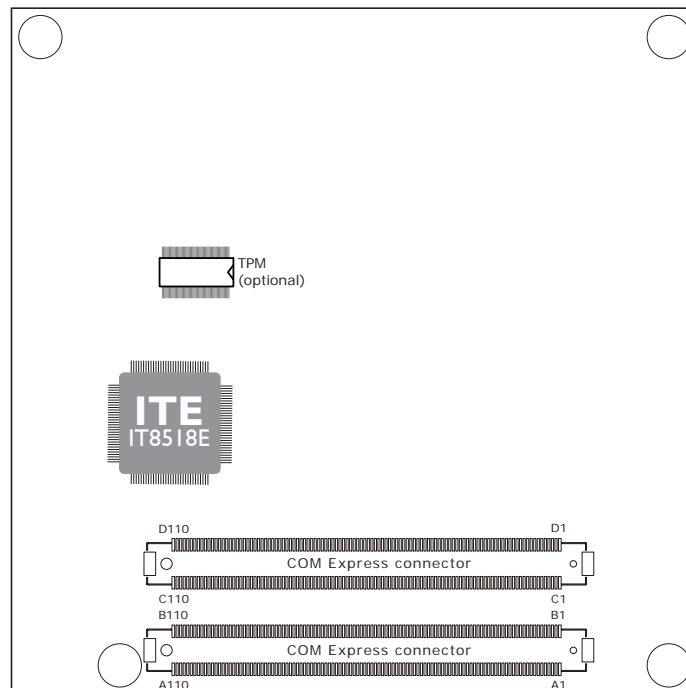

DFI®

KB968

TOP

BOTTOM

Power-on Select	JP1
Power-on via power button (default)	1-2 On
Auto power-on	2-3 On