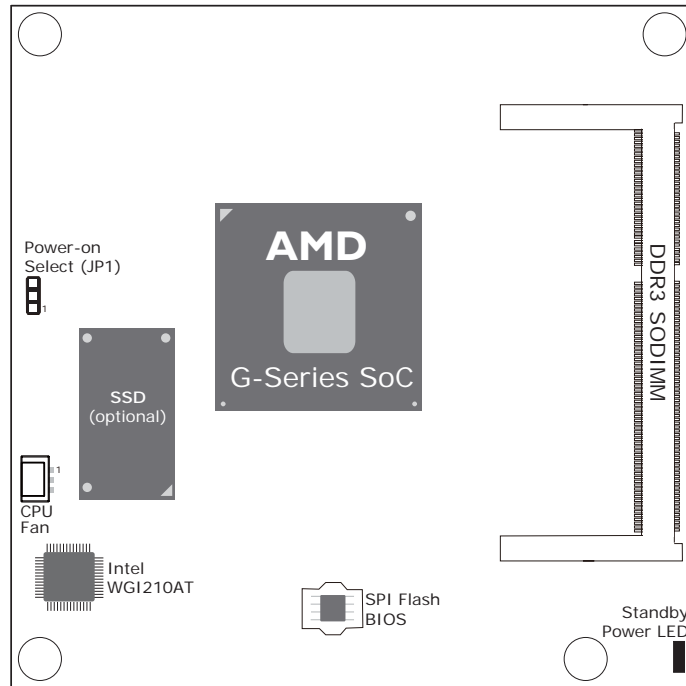

DFI®

KB968

TOP

BOTTOM

Power-on Select	JP1
Power-on via power button (default)	1-2 On
Auto power-on	2-3 On